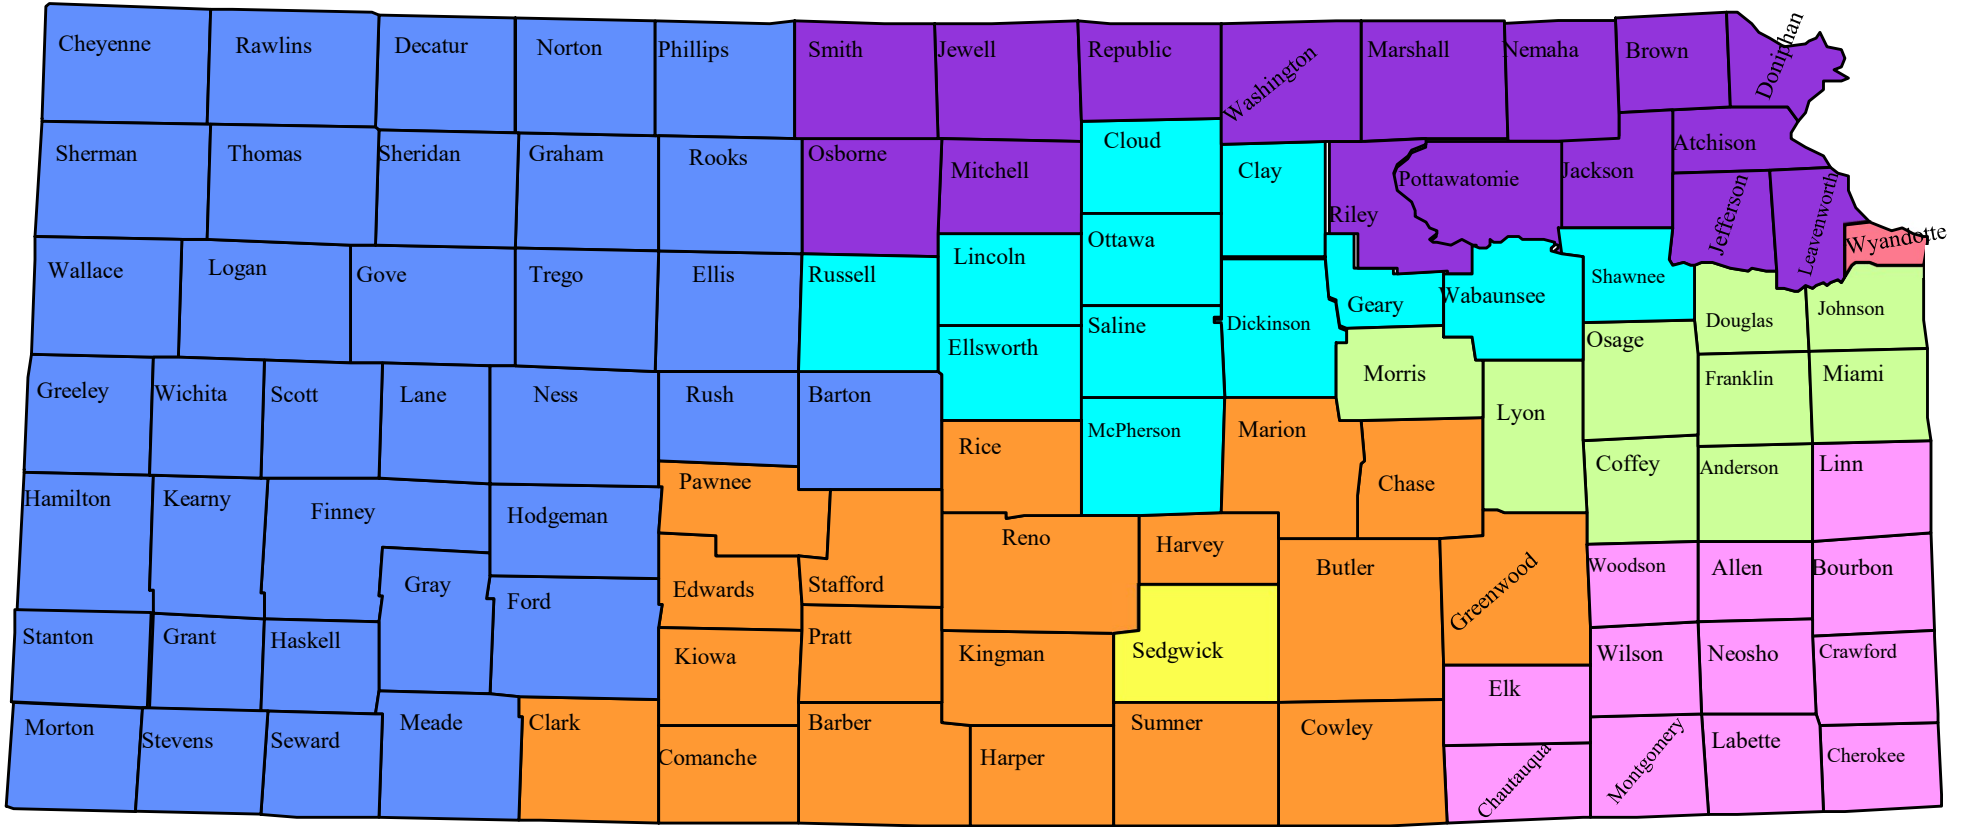

KANSAS CSBG SERVICE AREAS

 **Community Action, Inc.**
www.wefightpoverty.org
 (785) 836-4500

 **Mid-KS Community Action Program**
www.mid-capinc.org
 (316) 775-3000

 **East Central KS Economic Opportunity Corp.**
www.eckan.org
 (785) 242-7450